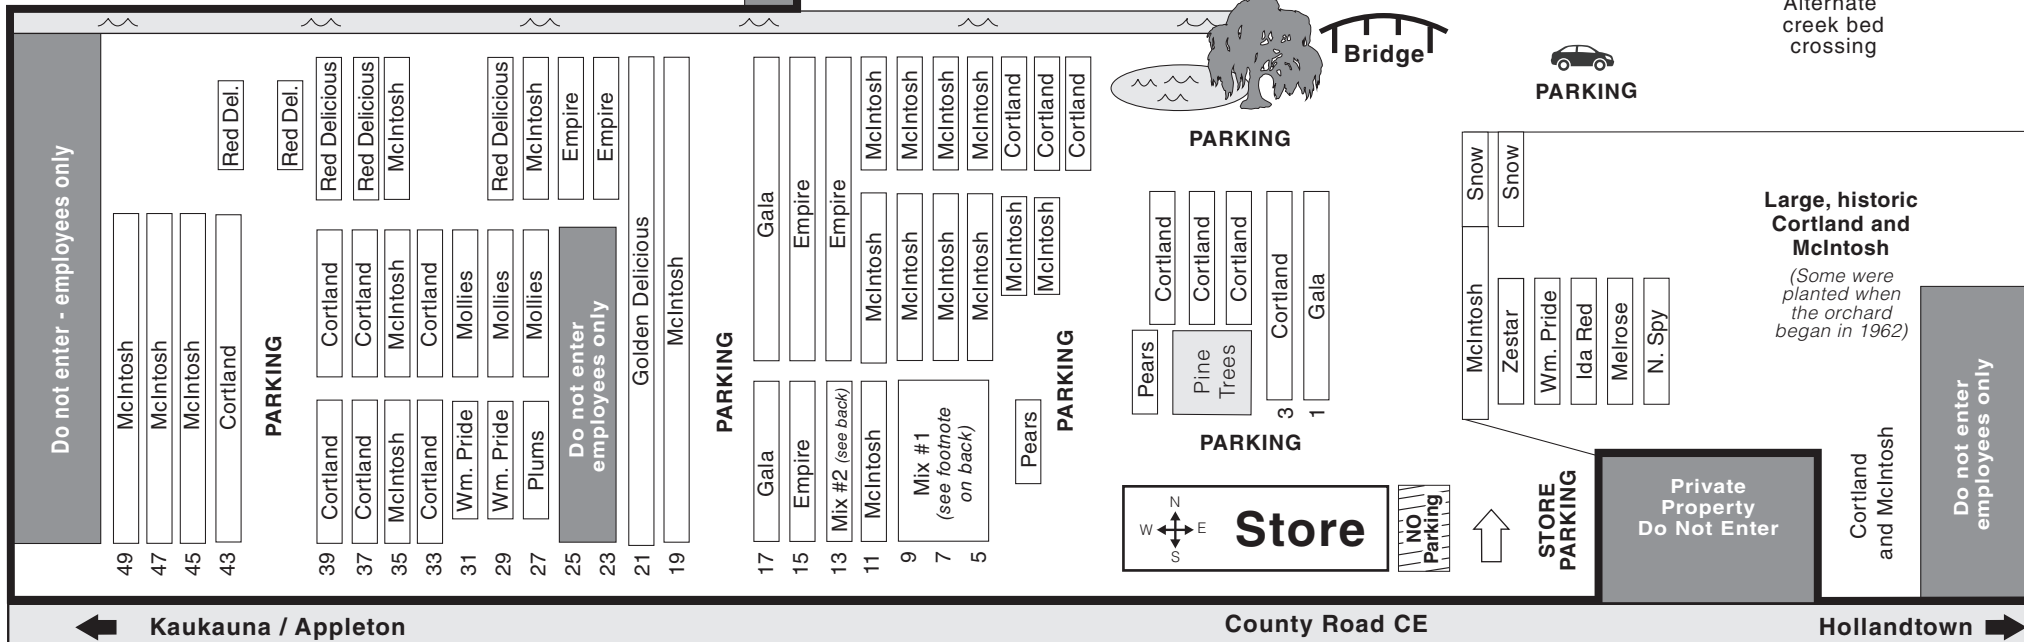

### ALWAYS DRIVE SLOWLY AND PICK SAFELY.

Drive & park along main pathways only. Do not drive between rows.  
Do not enter roped-off areas or our neighbor's private property.  
Ladders and crates are for employee use only.  
Star Orchard is not responsible for injury, property damage or theft incurred while on the premise.